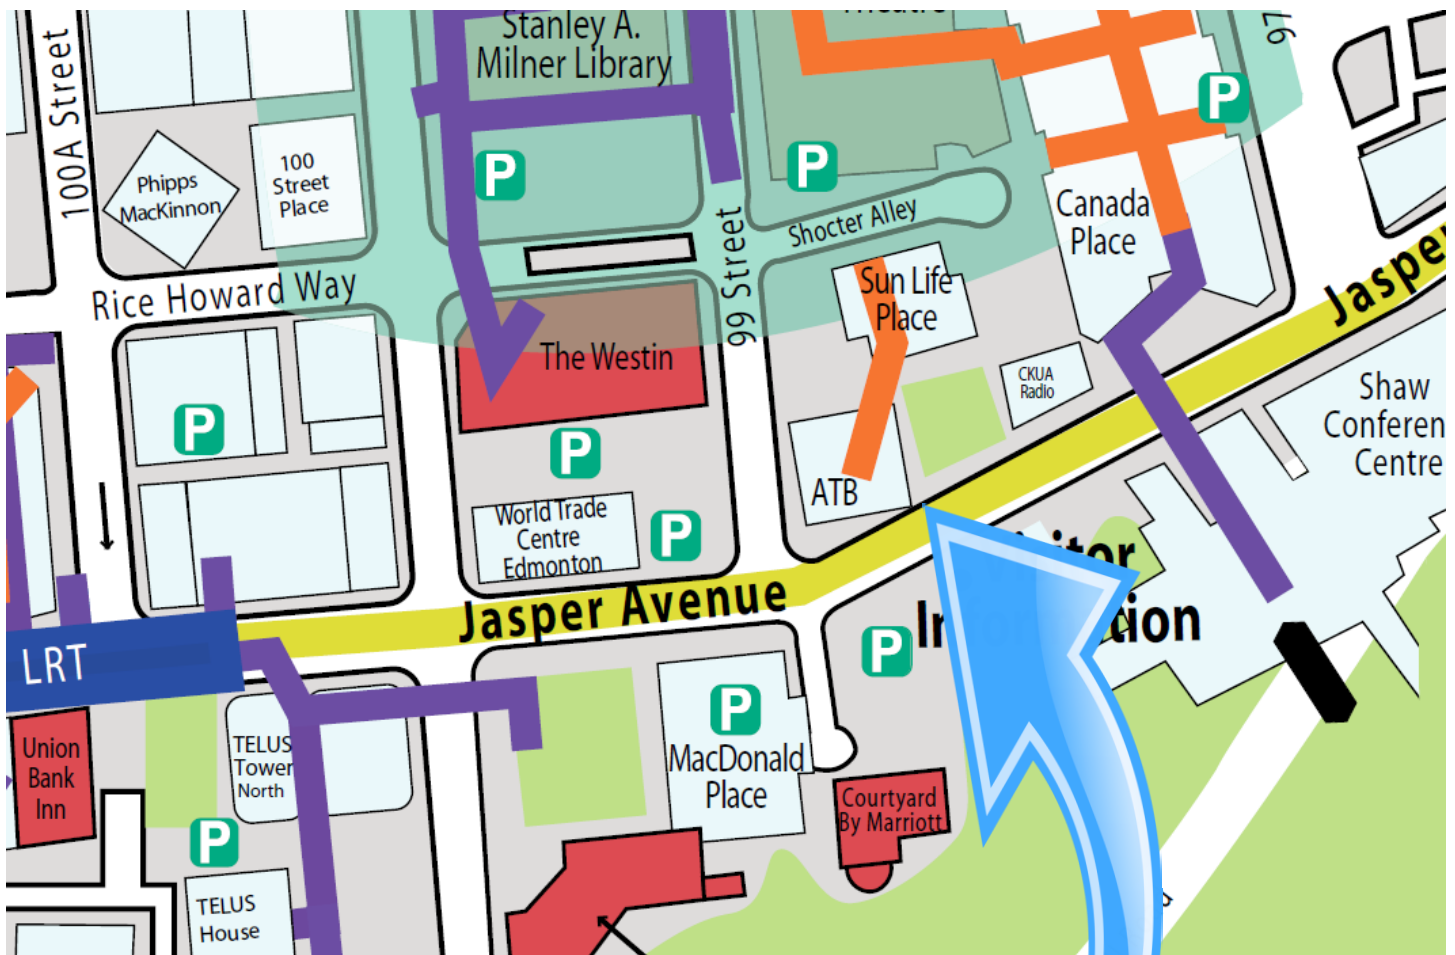

PCRM

Pacific Centre
for Reproductive
Medicine

Pacific Centre for Reproductive Medicine Edmonton

Parking options

There is surface parking along 99th street. The closest parkade parking is at the Library, under the Citadel, Canada Place, or across Jasper Avenue at the Hotel MacDonald